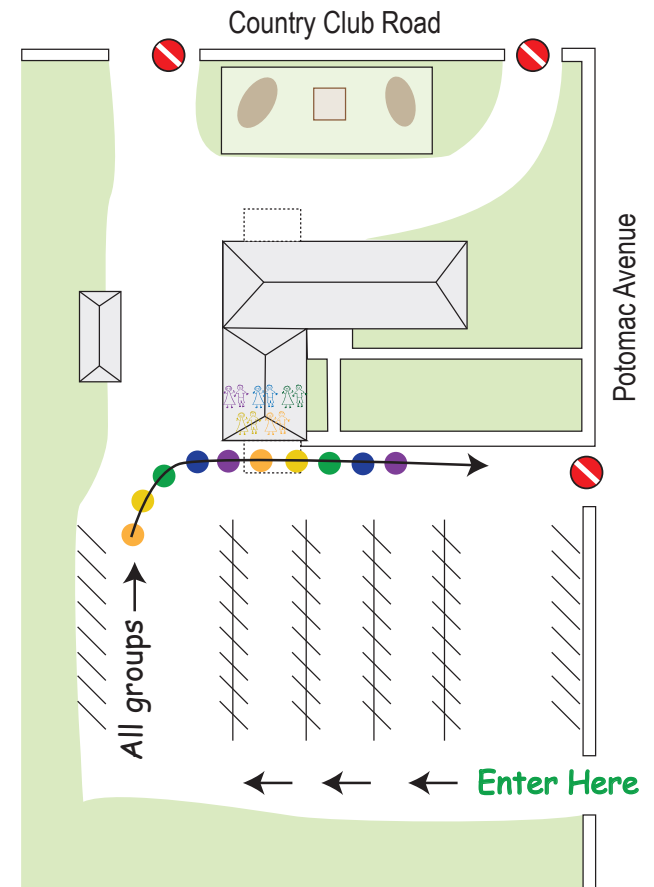

**1** 11:25am Pickup  
Playing Outside

Orange & Yellow Groups: North Portico  
Blue, Purple & Green Groups: Left Lane

**2** 11:25am Pickup  
Still Inside

Orange & Yellow Groups: South Portico  
Blue, Purple & Green Groups: North Portico

**3** 9:00am Drop Off  
& 1:00pm Pickup

Orange & Yellow Groups: South Portico  
Blue, Purple & Green Groups: South Portico