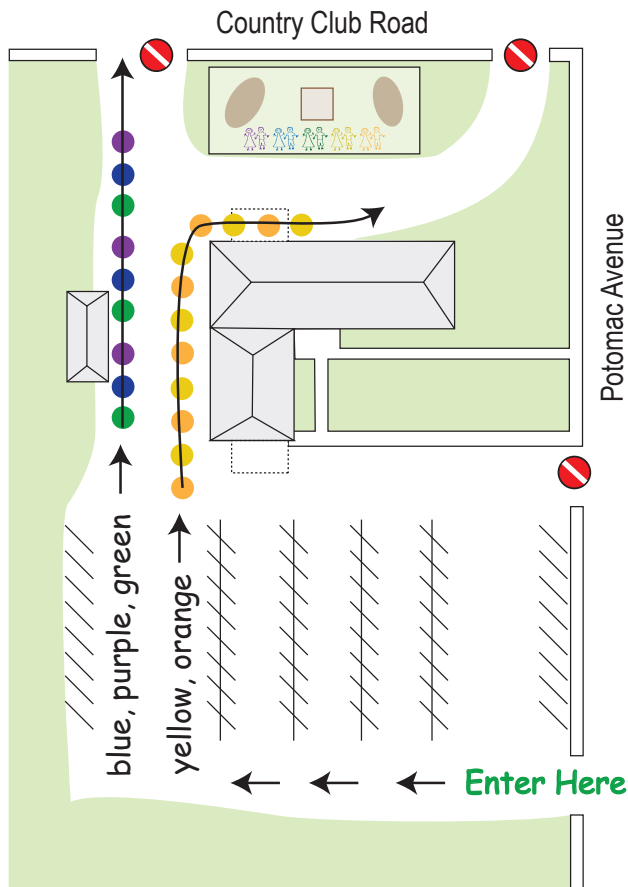

**1** 11:25am Pickup  
Playing Outside

Orange & Yellow Groups: North Portico  
Blue, Purple & Green Groups: Left Lane

**2** 11:25am Pickup  
Still Inside

Orange & Yellow Groups: South Portico  
Blue, Purple & Green Groups: North Portico

**3** 9:00am Drop Off  
& 1:00pm Pickup

Orange & Yellow Groups: South Portico  
Blue, Purple & Green Groups: South Portico