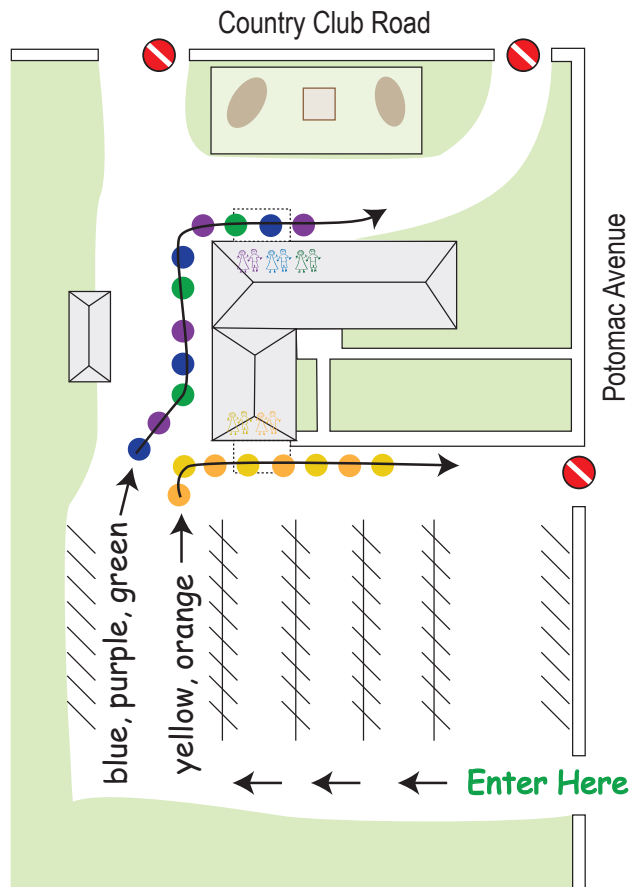

**1** 11:25am Pickup  
Playing Outside

Orange & Yellow Groups: North Portico  
Blue, Purple & Green Groups: Left Lane

**2** 11:25am Pickup  
Still Inside

Orange & Yellow Groups: South Portico  
Blue, Purple & Green Groups: North Portico

**3** 9:00am Drop Off  
& 1:00pm Pickup

Orange & Yellow Groups: South Portico  
Blue, Purple & Green Groups: South Portico